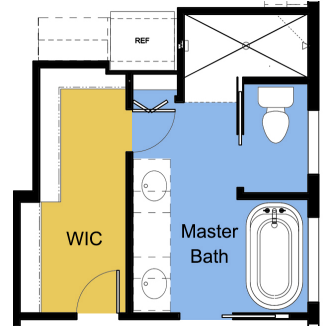

Under the Sea (30')

Pearl

3-4 Bedrooms • 2.5 Baths • Study • Loft • 2 Car Garage
2,020 Conditioned Sq. Ft. • 2,635 Total Sq. Ft.

352.505.9100 | hello@skobel.com | www.skobel.com **skobel**
homes

* Skobel Homes in an effort to continuously improve their product, reserves the right to change floorplans, specifications, and prices without notice. All statements are believed to be true and accurate but are not guaranteed and shall not be meant to signify a legal contract. ©2017 Skobel Homes All rights reserved. CGC1512414 

Pearl

First Floor

Master Bath Tub Option

Bedroom 4 Option

Second Floor

352.505.9100 | hello@skobel.com | www.skobel.com