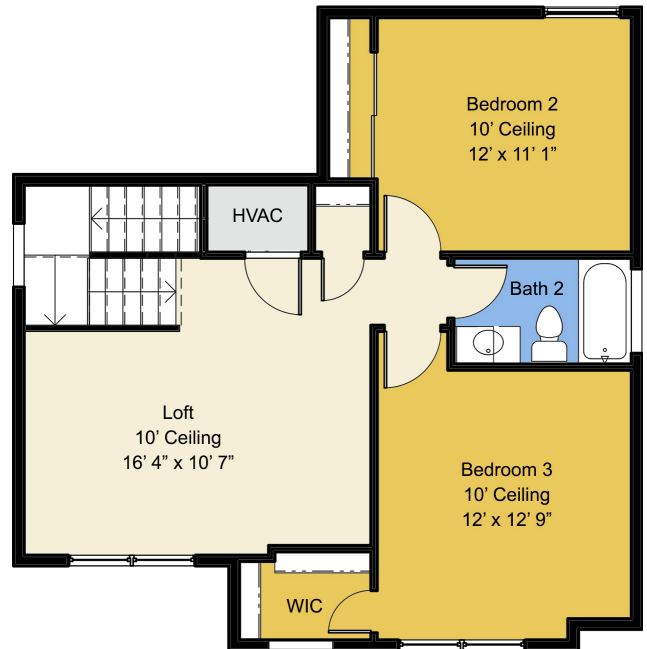

Under the Sea (30')

Pearl

3-4 Bedrooms • 2.5 Baths • Study • Loft • 2 Car Garage
2,020 Conditioned Sq. Ft. • 2,635 Total Sq. Ft.

352.505.9100 | hello@skobel.com | www.skobel.com **skobel**
homes

* Skobel Homes in an effort to continuously improve their product, reserves the right to change floorplans, specifications, and prices without notice. All statements are believed to be true and accurate but are not guaranteed and shall not be meant to signify a legal contract. ©2017 Skobel Homes All rights reserved. CGC1512414 

Pearl

First Floor

Master Bath Tub Option

Bedroom 4 Option

Second Floor

352.505.9100 | hello@skobel.com | www.skobel.com